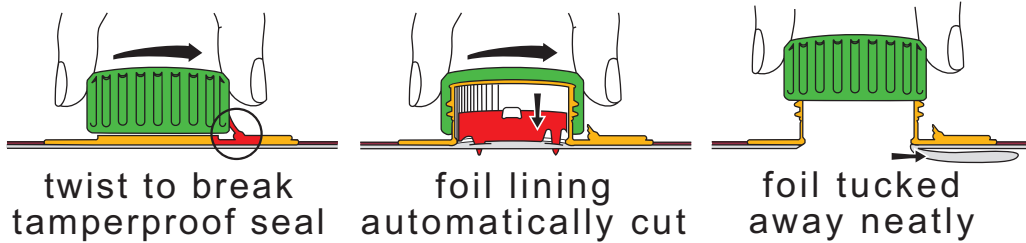

NEW REVOLUTIONARY OPENING SOLUTION

Single action opening · Easy pouring · Perfect resealing

**ROBERTSON
WINERY**
ESTD 1941

SMOOTH DRY RED

A blend of red varietals that balances a fruity aroma with a rich texture to produce an elegant, yet superbly smooth drinkable red wine. Enjoyable on its own, this wine is also a good choice with beef, lamb and game.