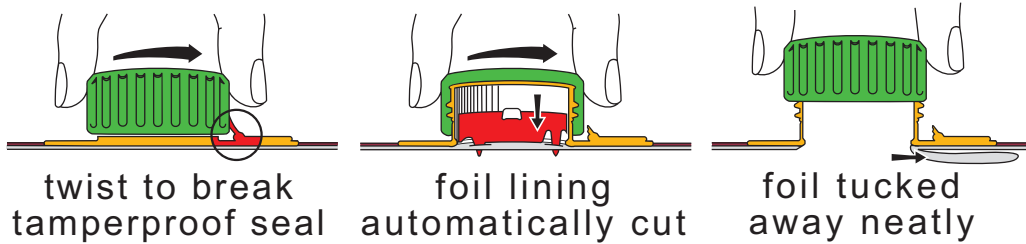

NEW REVOLUTIONARY OPENING SOLUTION

Single action opening · Easy pouring · Perfect resealing

**ROBERTSON
WINERY**
ESTD 1941

CRISP DRY WHITE

A crisp and elegant dry white wine with a delicate bouquet. This wine can be enjoyed on its own or as a perfect complement to fish, shellfish and poultry. Serve Chilled.