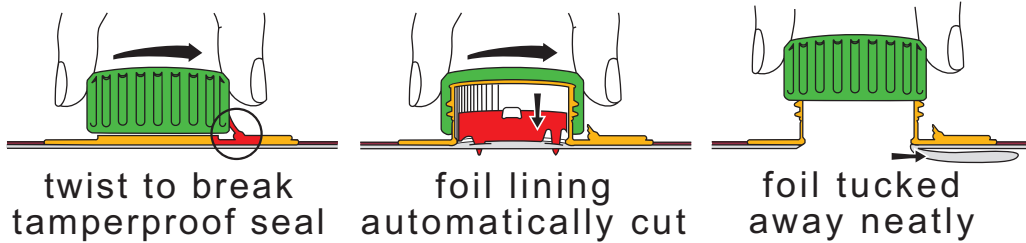

NEW REVOLUTIONARY OPENING SOLUTION

Single action opening · Easy pouring · Perfect resealing

ROBERTSON
WINERY
ESTD 1941

NATURAL SWEET ROSÉ

A pale salmon pink colour with a fresh, lively delicate floral character. Very easy drinking. Serve well chilled.