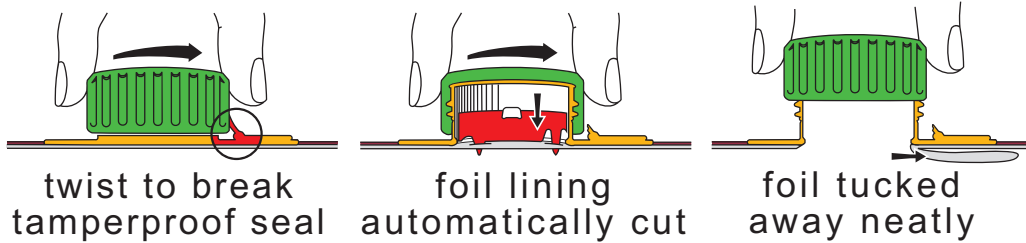

NEW REVOLUTIONARY OPENING SOLUTION

Single action opening · Easy pouring · Perfect resealing

**ROBERTSON
WINERY**
ESTD 1941

SELECTED STEIN

A fine semi-sweet Cape white wine with a fruity bouquet. Enjoy this wine on its own, or with poultry, fish, cheese and pasta. Serve chilled.