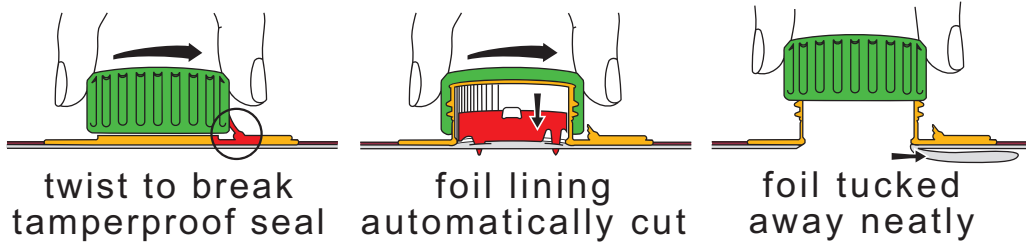

NEW REVOLUTIONARY OPENING SOLUTION

Single action opening · Easy pouring · Perfect resealing

**ROBERTSON
WINERY**
ESTD 1941

NATURAL SWEET WHITE

This wine has a fresh, clean floral nose followed by a honeyed, gentle grapey sweetness on the palate. Serve well chilled.